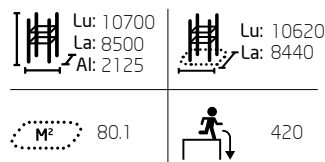

081510M Senior Park M

Prodotti:
081402M, 081405M, 081410M, 081415M,
081420M, 081425M, 081416M, 081430M,
081435M, 081475M