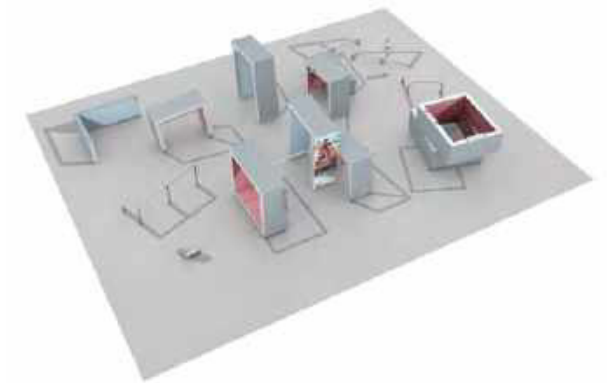

081784M Spot M1

Size: 8,5 x 11,9 m

Prodotti:
Base Double M (081737M), Base L (081732M), Base Frame (081733M), Base Double S1 (081735M), Base M (081731M), Base Pile (081734M), Vault L (081722M), Rail Corner High (081712M), Rail Corner Low (081711M), 2 x Rail Line (081710M), Dex Landing (081701M), 2 x Dex Step (081700M), 3 x Additional Bar Element (910328).

Vedi www.lappset.com per informazioni dettagliate sul prodotto.