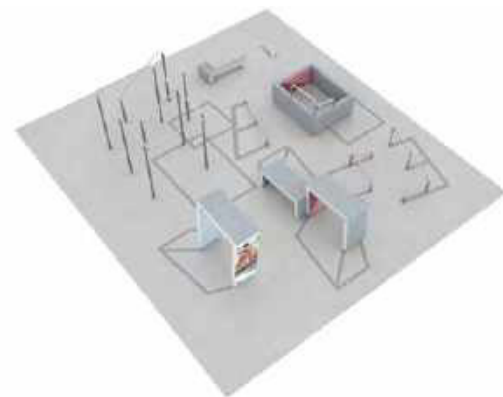

081782M Spot S3

Size: 7,4 x 9,1 m

Prodotti:
Base Double S2 (081736M), Base L (081732M), Vault Square U (081728M), Vault S (081720M), Dex Step (081700M), Cage S (081750M), Rail Corner High (081712M), Rail Corner Low (081711M), Rail Line (081710M).

Vedi www.lappset.com per informazioni dettagliate sul prodotto.