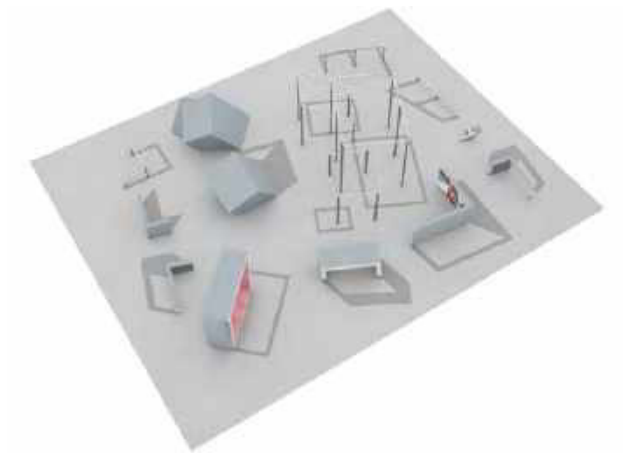

081785M Spot M2

Size: 11,0 x 12,6 m

Prodotti:
Cage M (081751M), Base Frame (081733M), Base S (081730M), Vault L (081722M), 2 x Vault M (081721M), Vault S (081720M), Block M (081741M), Block S (081740M), Rail Corner High (081712M), Rail Corner Low (081711M), Rail Line (081710M), Dex Landing (081701M).

Vedi www.lappset.com per informazioni dettagliate sul prodotto.