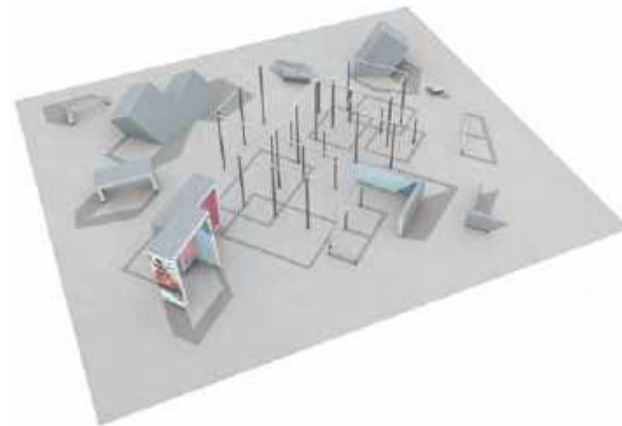

081787M Spot L2

Size: 7,0 x 9,2 m

Prodotti:
Cage L (081752M), Base Double L (081738M), Base S (081730M), Block Double S (081743M), Block S (081740M), Vault L (081722M), Vault M (081721M), Vault S (081720M), Dex Box (081702M), Dex Landing (081701M), Rail Line (081710M), Rail Corner High (081712M).

Vedi www.lappset.com per informazioni dettagliate sul prodotto.