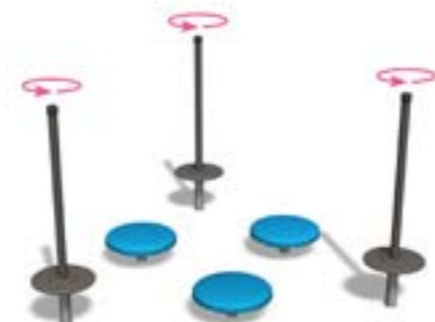

Balance is maintained by many parts of the nervous system and muscles. Even light balance training strengthens the cooperation between the sense of sight and the sense of touch in the soles of the feet. This is developed further through repetition. Balancing also improves body control, which helps individuals to perceive themselves in relation to the surrounding space.

# Climbing

Children's ability to cross the body's midline is a prerequisite for them to learn to read and write. For this reason, climbing is a most effective exercise, for example as a way of taking a break in the middle of the school day. In climbing ladders and networks children make use of all four limbs, which helps them achieve better physical awareness. At the same time they learn to control and coordinate both right and left side.

**200203** Blue/Gray  
**220203** Yellow/Black  
PYRAMID NET L\*

\* Deep mounting.

NWPLAY208 Spinner

NWPLAY208 Spinner

ALTEZZA: 189 cm  
LUNGHEZZA: 51 cm  
LARGHEZZA: 51 cm  
SOTTOSUOLO: 25 cm  
PESO: 46 kg  
Altezza libera di caduta: 21 cm  
AREA: 10,4 m<sup>2</sup>