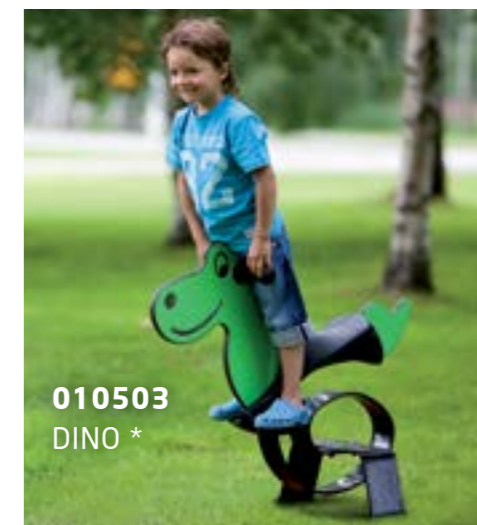

**010501**  
HORSE \*

**010504**  
MOTORCYCLE \*

**010507**  
RHINO \*

**010512**  
MOOSE \*

**010502**  
DOG \*

**010505**  
WHALE \*

**010508**  
GIRAFFE \*

**010514**  
FISH \*

**010503**  
DINO \*

**010506**  
MOUSE \*

**010511**  
SEAHORSE \*

**005049**   **706923**  
DEEP MOUNT.   SURFACE MOUNT.

\* Deep mounting.  
\*\* Surface mounting.

\* Deep mounting foundation 005049 or rubber base 700846B for surface mounting must be ordered separately.